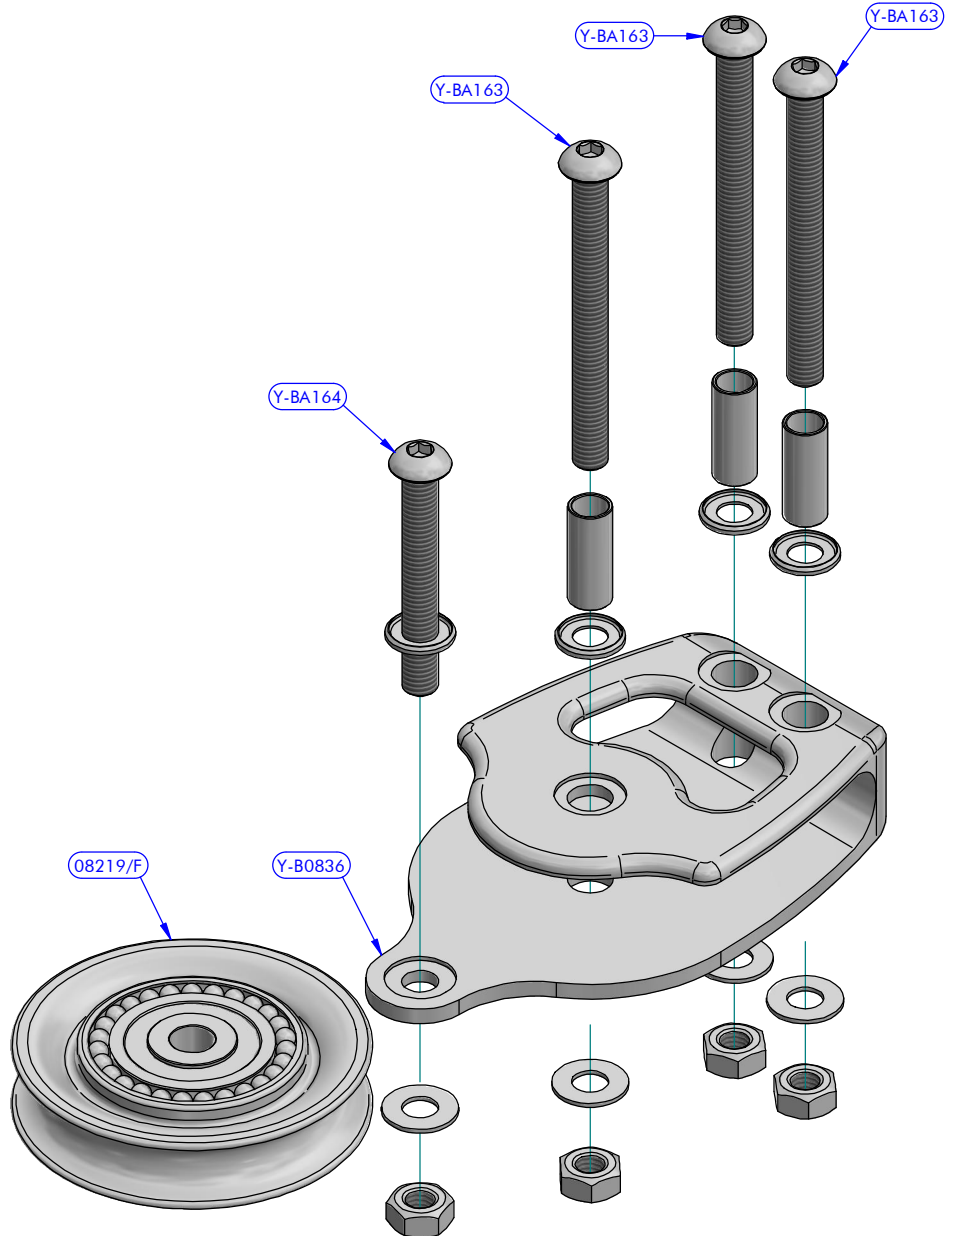

Sheave  
08219/F

Screws kit  
Y-BA163

Screws kit  
Y-BA164

PART LIST 00811			
CODE	DESCRIPTION	MATERIAL	Q.TY
08219/F	Sheave	Various	1
Y-B0836	Upper cheekplate	Aluminium	1
Y-BA163	Screws kit	Various	3
Y-BA164	Screws kit	Various	1